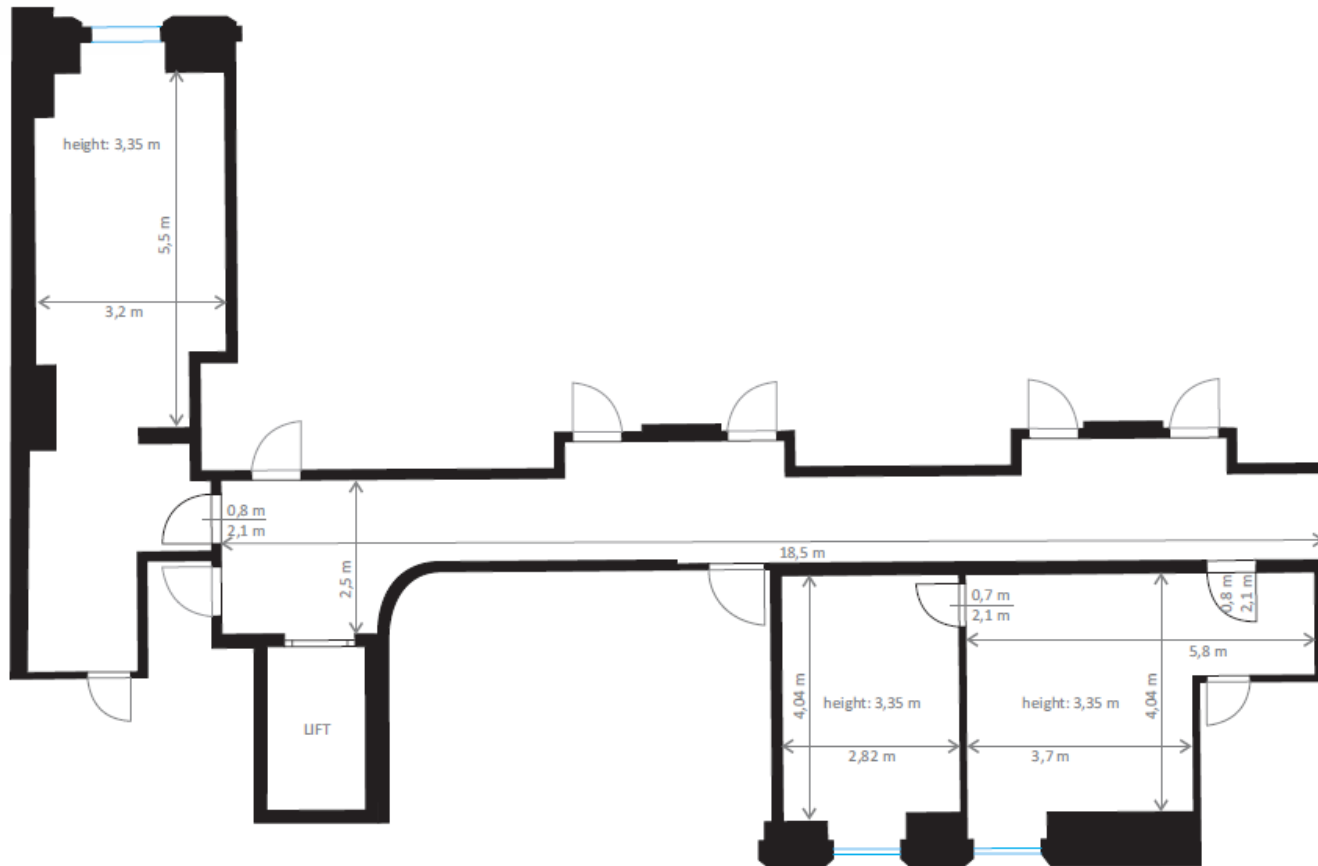

GRAND MAJESTIC PRAGUE

GUEST ROOM BREAKOUT

GRAND MAJESTIC PRAGUE

Truhlářská 16; 110 00 Prague 1; Czech Republic

Tel: +420 211 159 100 | Fax: +420 211 159 159

E-mail: reservation@hotel-grandmajestic.cz | www.hotel-grandmajestic.cz