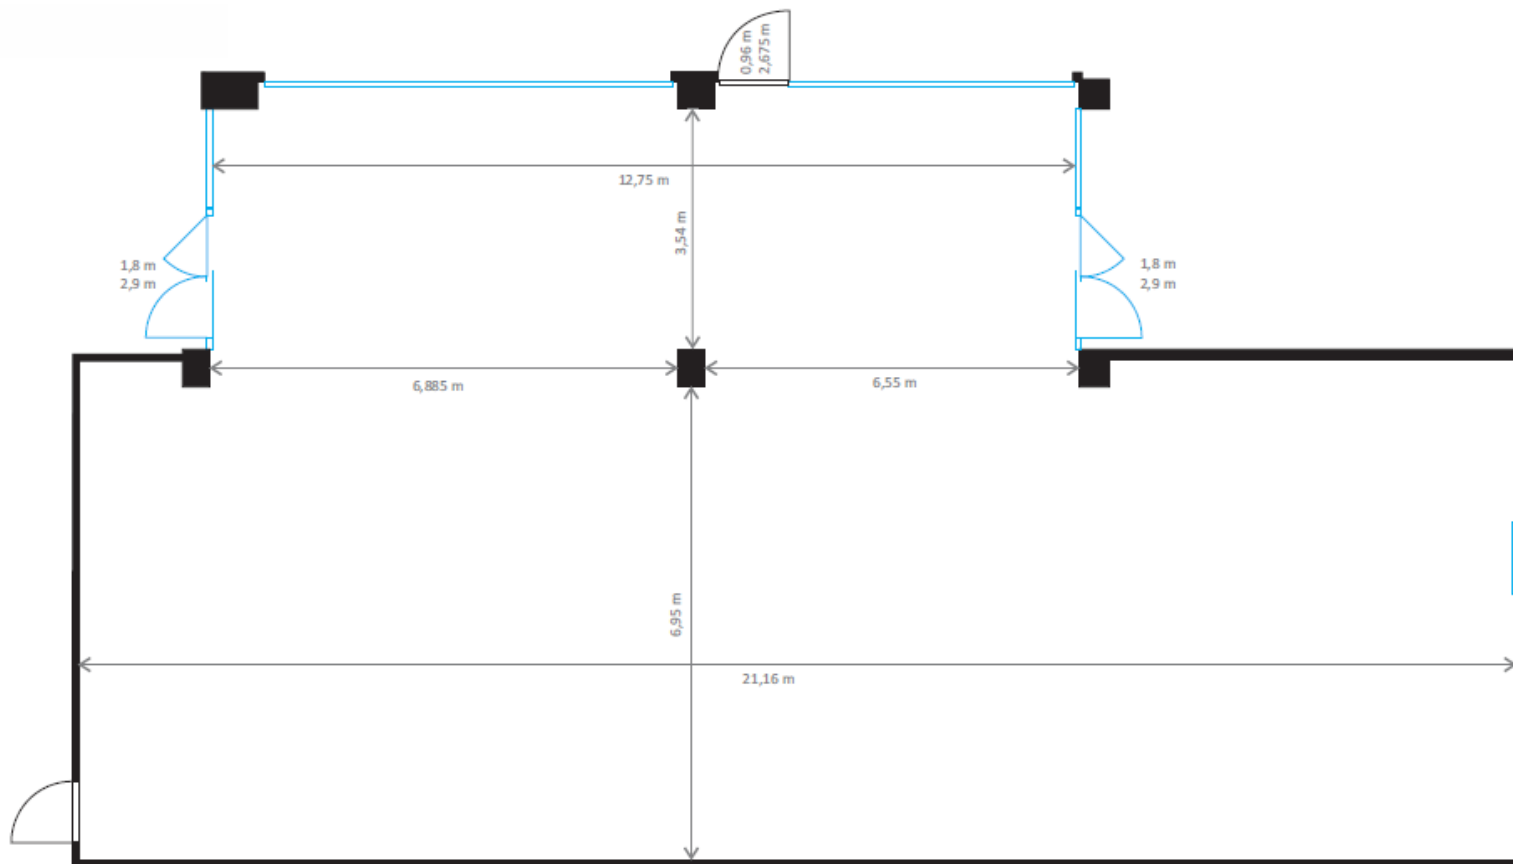

GRAND MAJESTIC PRAGUE

RESTAURANT ATRIUM

GRAND MAJESTIC PRAGUE

Truhlářská 16; 110 00 Prague 1; Czech Republic

Tel: +420 211 159 100 | Fax: +420 211 159 159

E-mail: reservation@hotel-grandmajestic.cz | www.hotel-grandmajestic.cz