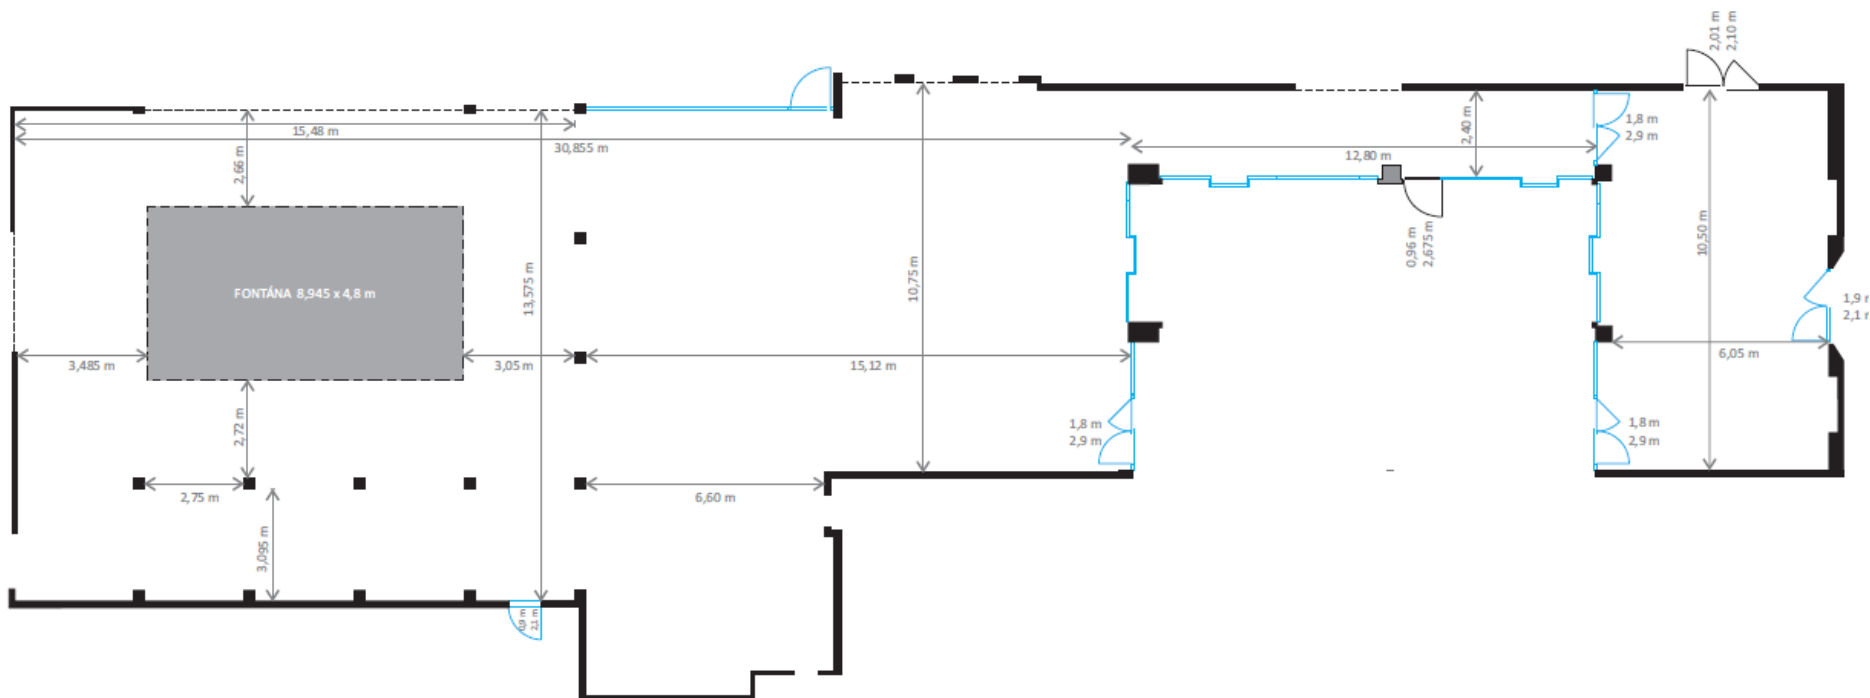

GRAND MAJESTIC PRAGUE

LOBBY

GRAND MAJESTIC PRAGUE

Truhlářská 16; 110 00 Prague 1; Czech Republic

Tel: +420 211 159 100 | Fax: +420 211 159 159

E-mail: reservation@hotel-grandmajestic.cz | www.hotel-grandmajestic.cz