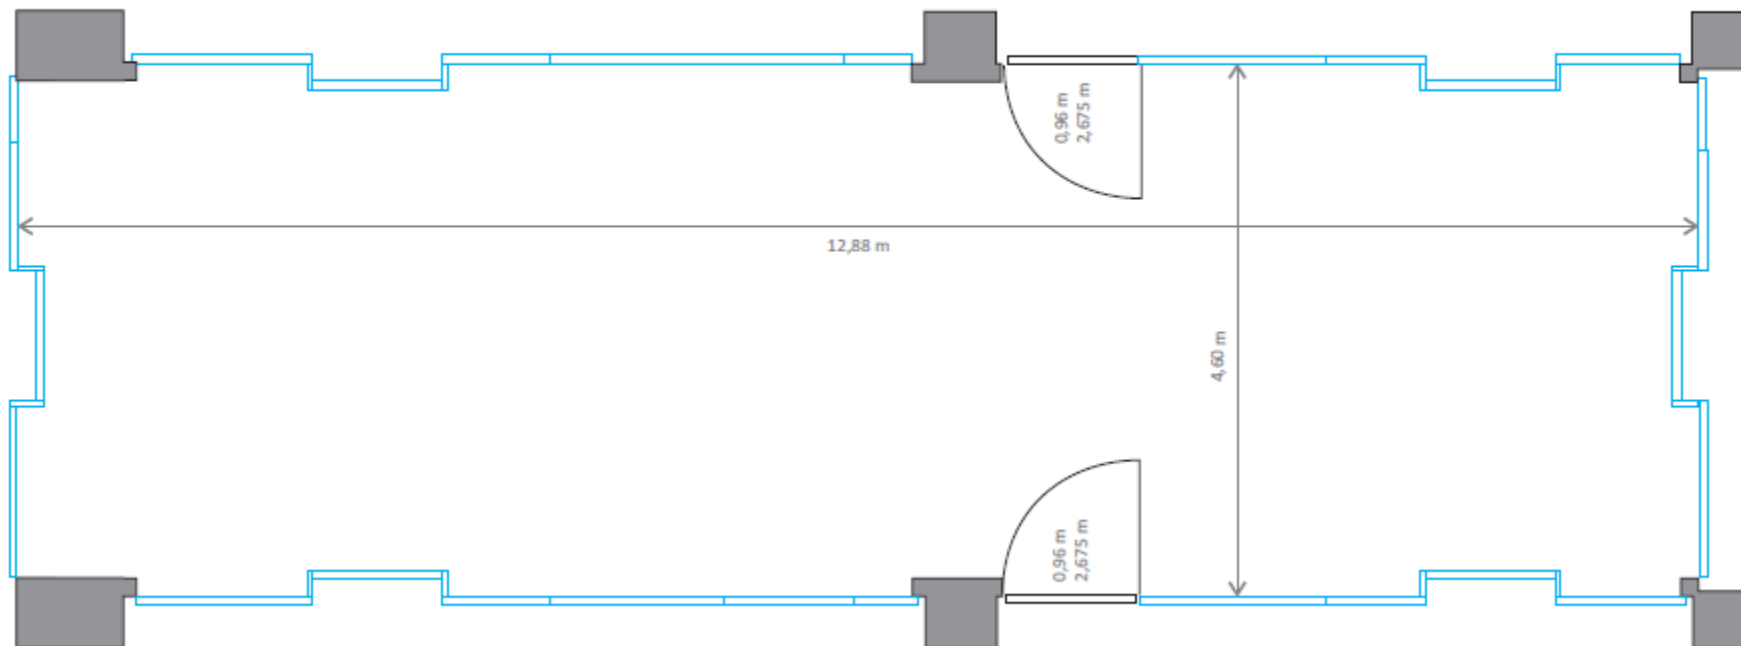

GRAND MAJESTIC PRAGUE

TERRACE

GRAND MAJESTIC PRAGUE

Truhlářská 16; 110 00 Prague 1; Czech Republic

Tel: +420 211 159 100 | Fax: +420 211 159 159

E-mail: reservation@hotel-grandmajestic.cz | www.hotel-grandmajestic.cz