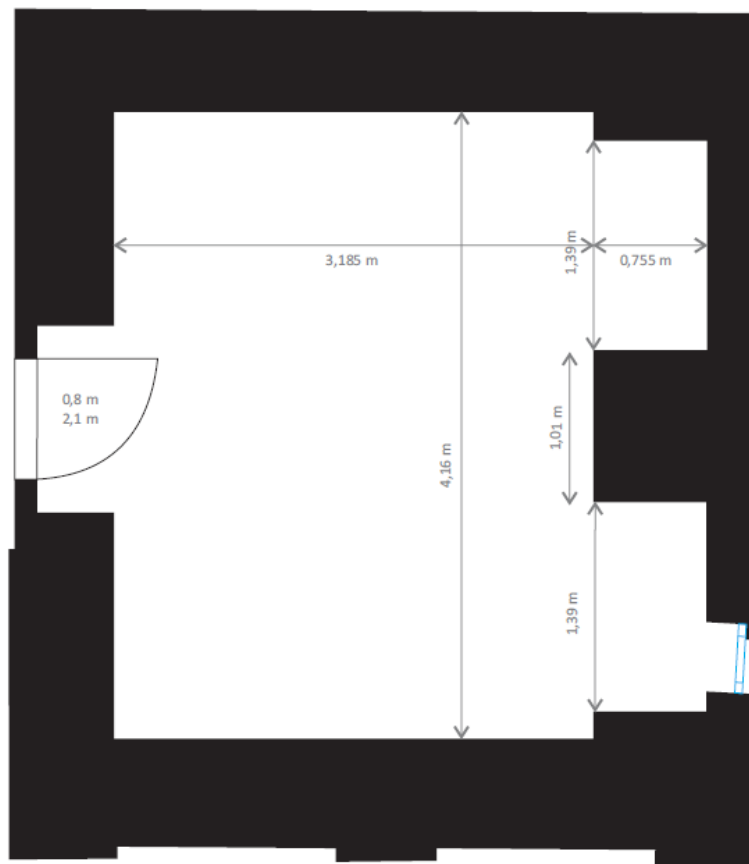

GRAND MAJESTIC PRAGUE

BREAKOUT V

GRAND MAJESTIC PRAGUE

Truhlářská 16; 110 00 Prague 1; Czech Republic

Tel: +420 211 159 100 | Fax: +420 211 159 159

E-mail: reservation@hotel-grandmajestic.cz | www.hotel-grandmajestic.cz