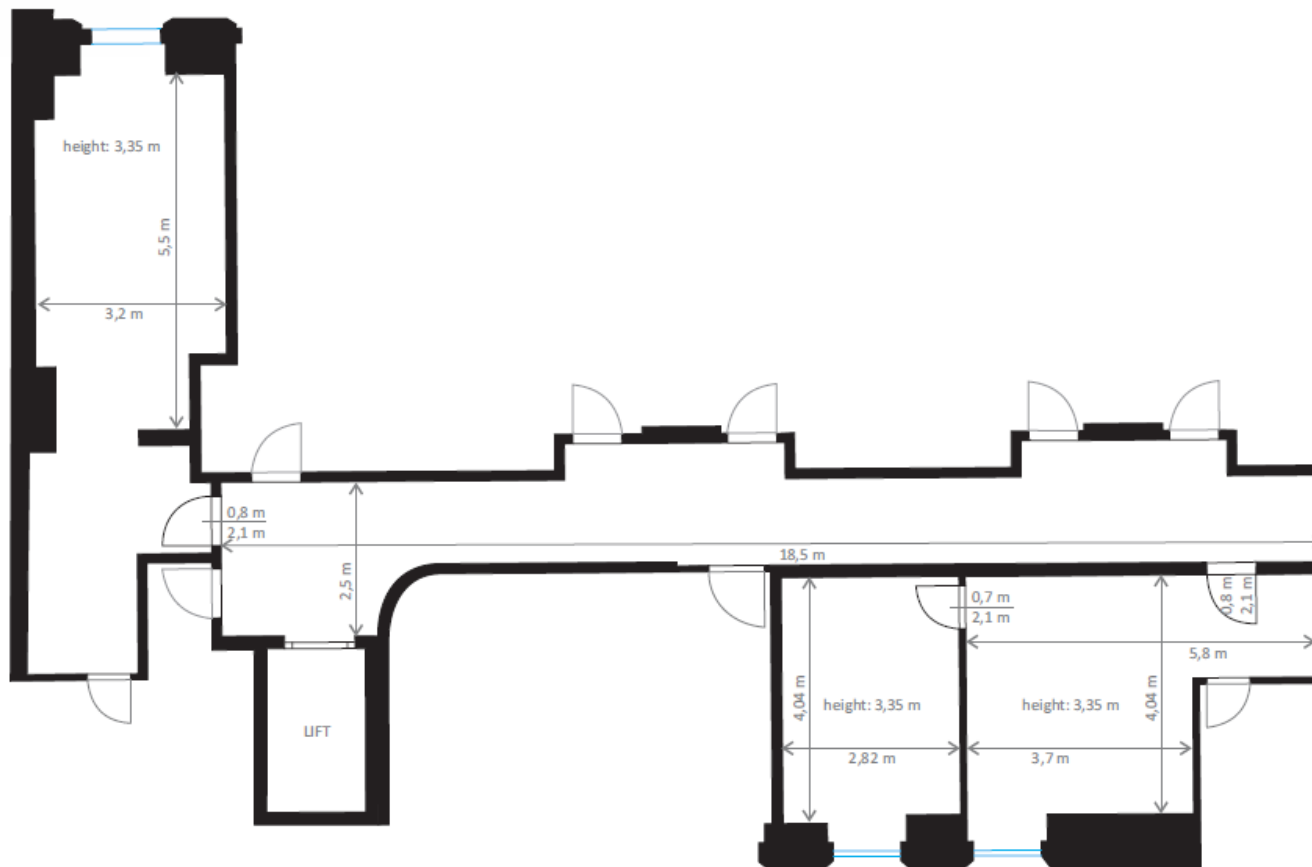

GRAND MAJESTIC PRAGUE

GUEST ROOM BREAKOUT

GRAND MAJESTIC PRAGUE

Truhlářská 16; 110 00 Prague 1; Czech Republic

Tel: +420 211 159 100 | Fax: +420 211 159 159

E-mail: reservation@hotel-grandmajestic.cz | www.hotel-grandmajestic.cz