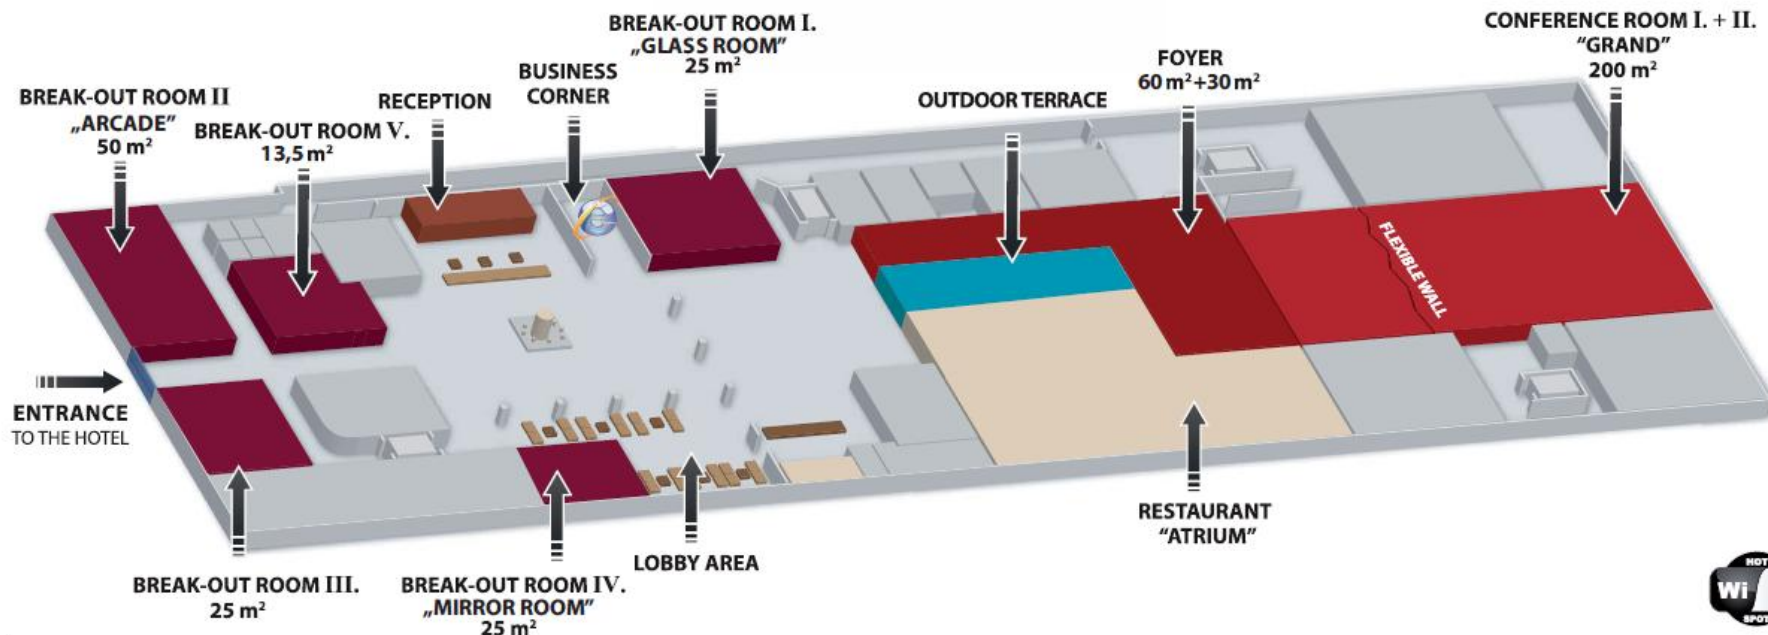

GRAND MAJESTIC PRAGUE

FLOOR PLAN OVERVIEW

GRAND MAJESTIC PRAGUE

Truhlářská 16; 110 00 Prague 1; Czech Republic

Tel: +420 211 159 100 | Fax: +420 211 159 159

E-mail: reservation@hotel-grandmajestic.cz | www.hotel-grandmajestic.cz