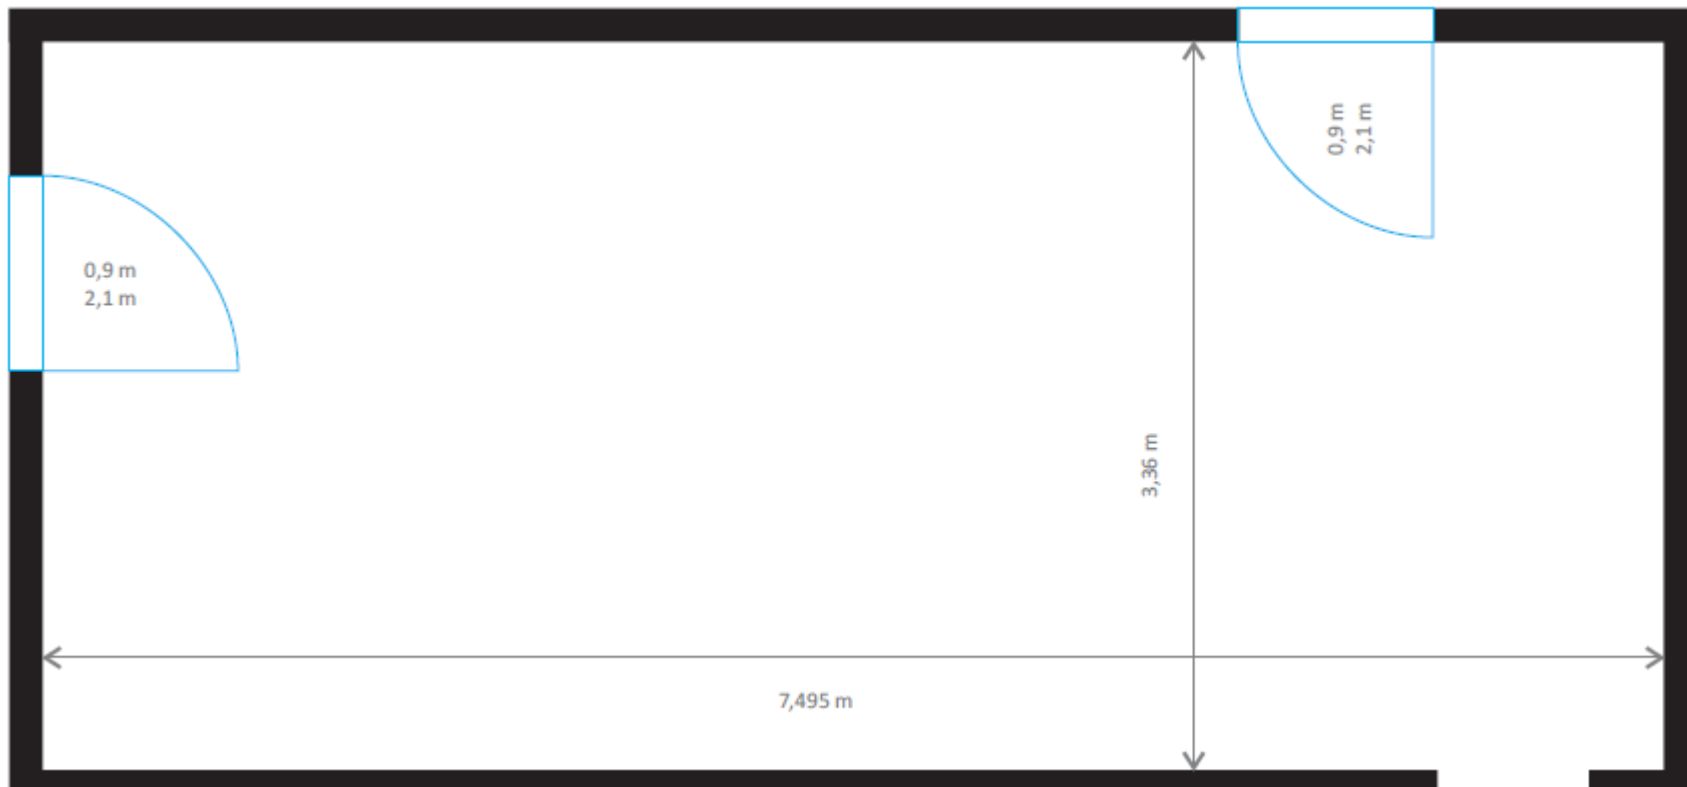

GRAND MAJESTIC PRAGUE

MIRROR ROOM BREAKOUT IV

GRAND MAJESTIC PRAGUE

Truhlářská 16; 110 00 Prague 1; Czech Republic

Tel: +420 211 159 100 | Fax: +420 211 159 159

E-mail: reservation@hotel-grandmajestic.cz | www.hotel-grandmajestic.cz