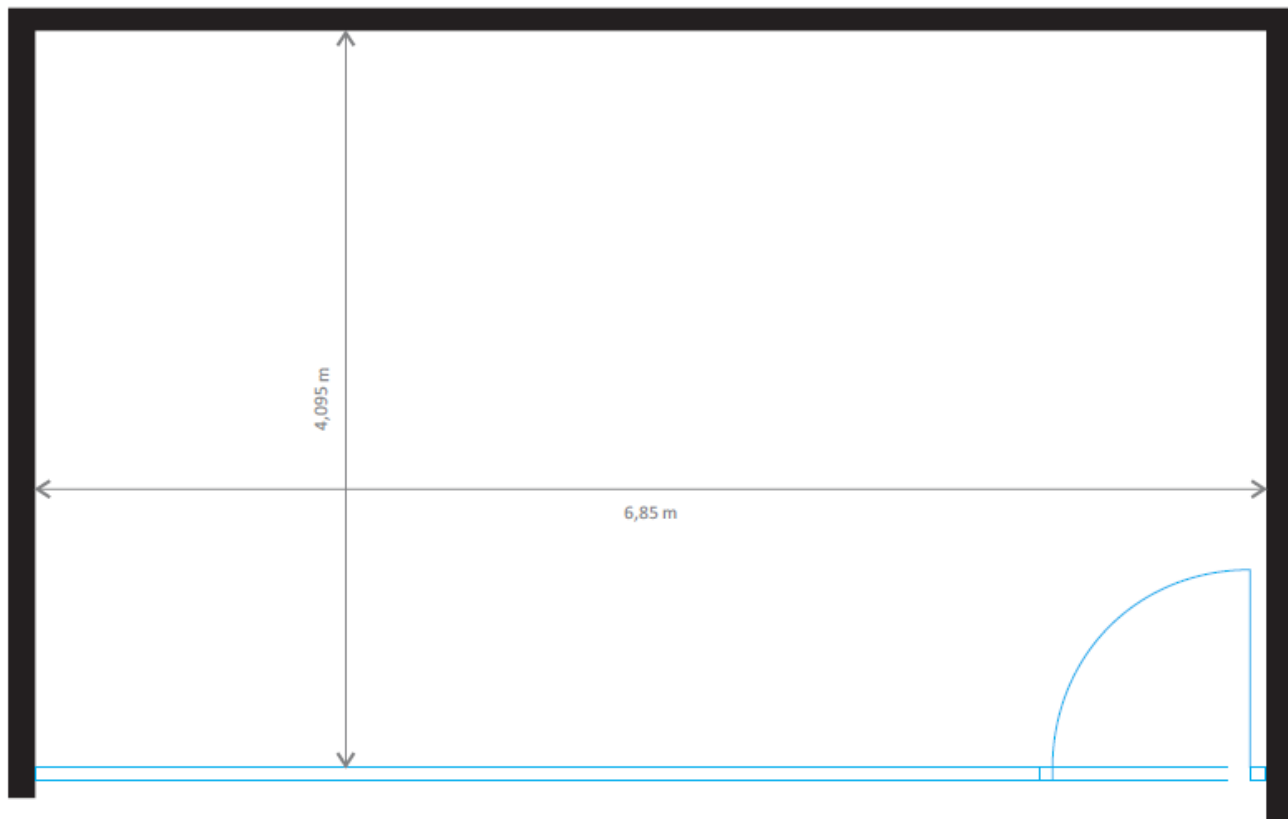

GRAND MAJESTIC PRAGUE

GLASS ROOM BREAKOUT I

GRAND MAJESTIC PRAGUE

Truhlářská 16; 110 00 Prague 1; Czech Republic

Tel: +420 211 159 100 | Fax: +420 211 159 159

E-mail: reservation@hotel-grandmajestic.cz | www.hotel-grandmajestic.cz