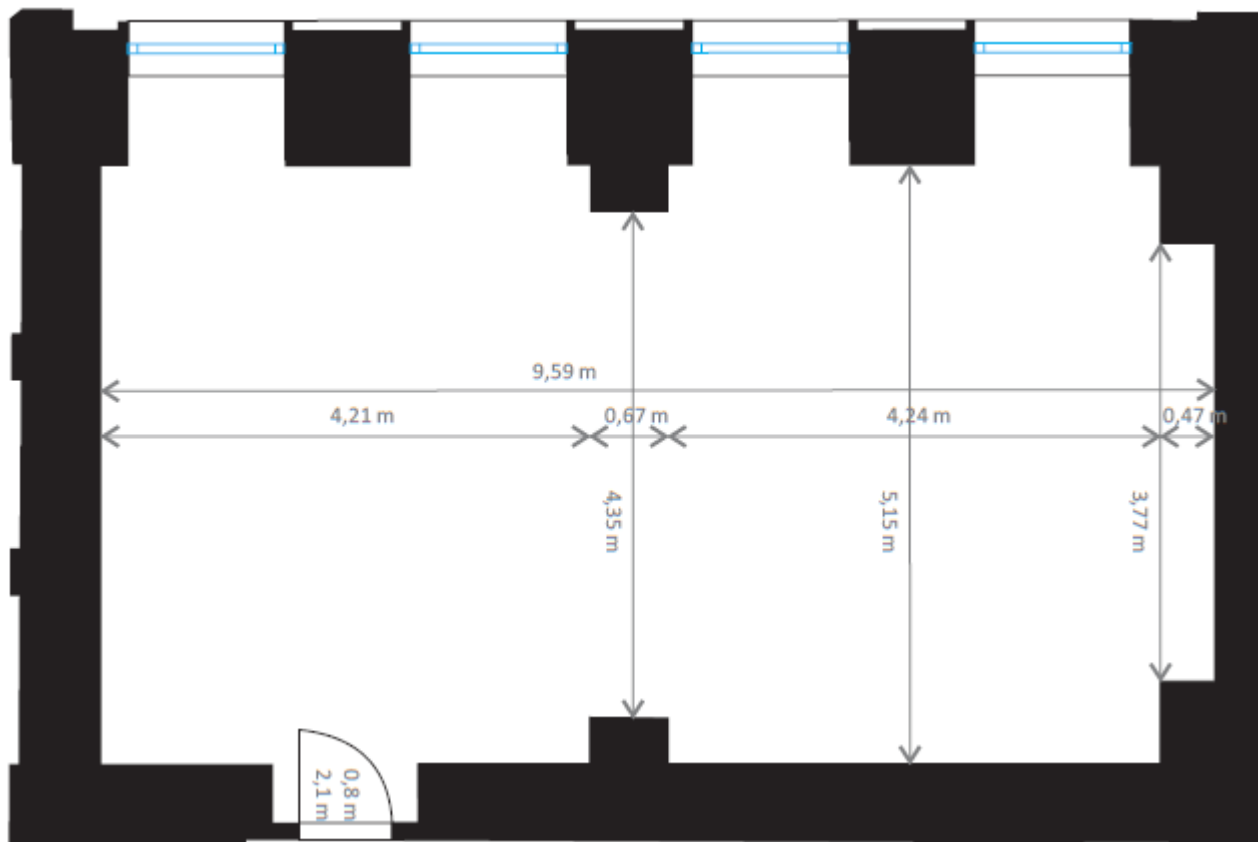

GRAND MAJESTIC PRAGUE

ARCADE BREAKOUT II

GRAND MAJESTIC PRAGUE

Truhlářská 16; 110 00 Prague 1; Czech Republic

Tel: +420 211 159 100 | Fax: +420 211 159 159

E-mail: reservation@hotel-grandmajestic.cz | www.hotel-grandmajestic.cz