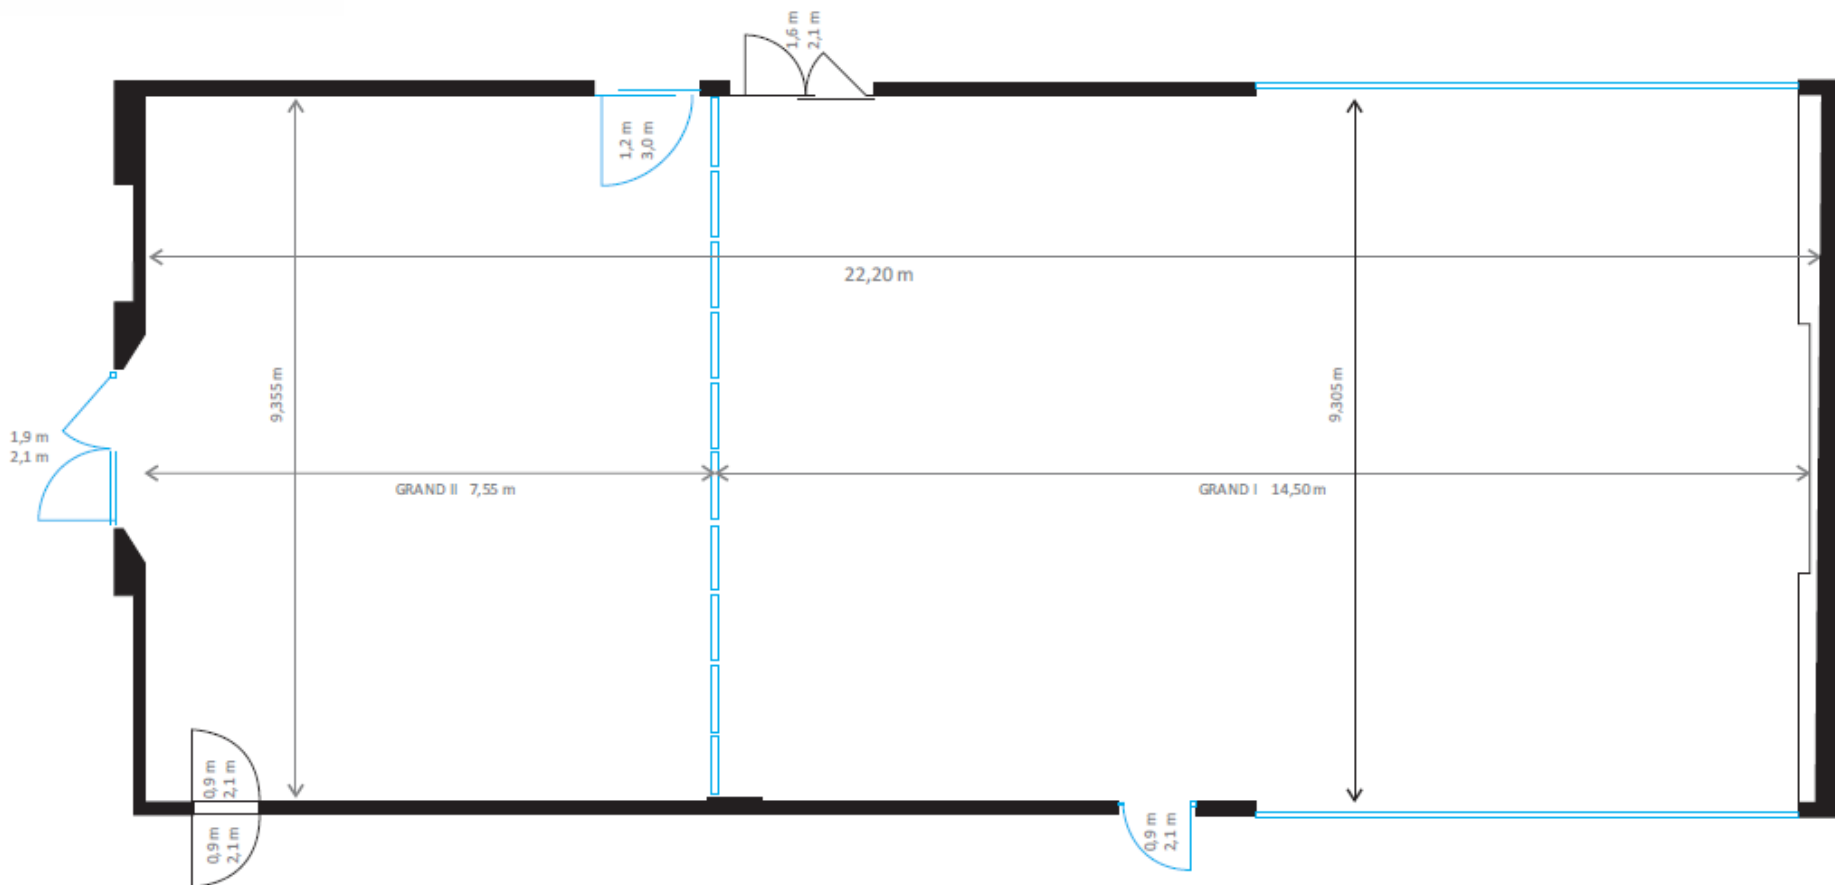

GRAND MAJESTIC PRAGUE

GRAND I+II

GRAND MAJESTIC PRAGUE

Truhlářská 16; 110 00 Prague 1; Czech Republic

Tel: +420 211 159 100 | Fax: +420 211 159 159

E-mail: reservation@hotel-grandmajestic.cz | www.hotel-grandmajestic.cz