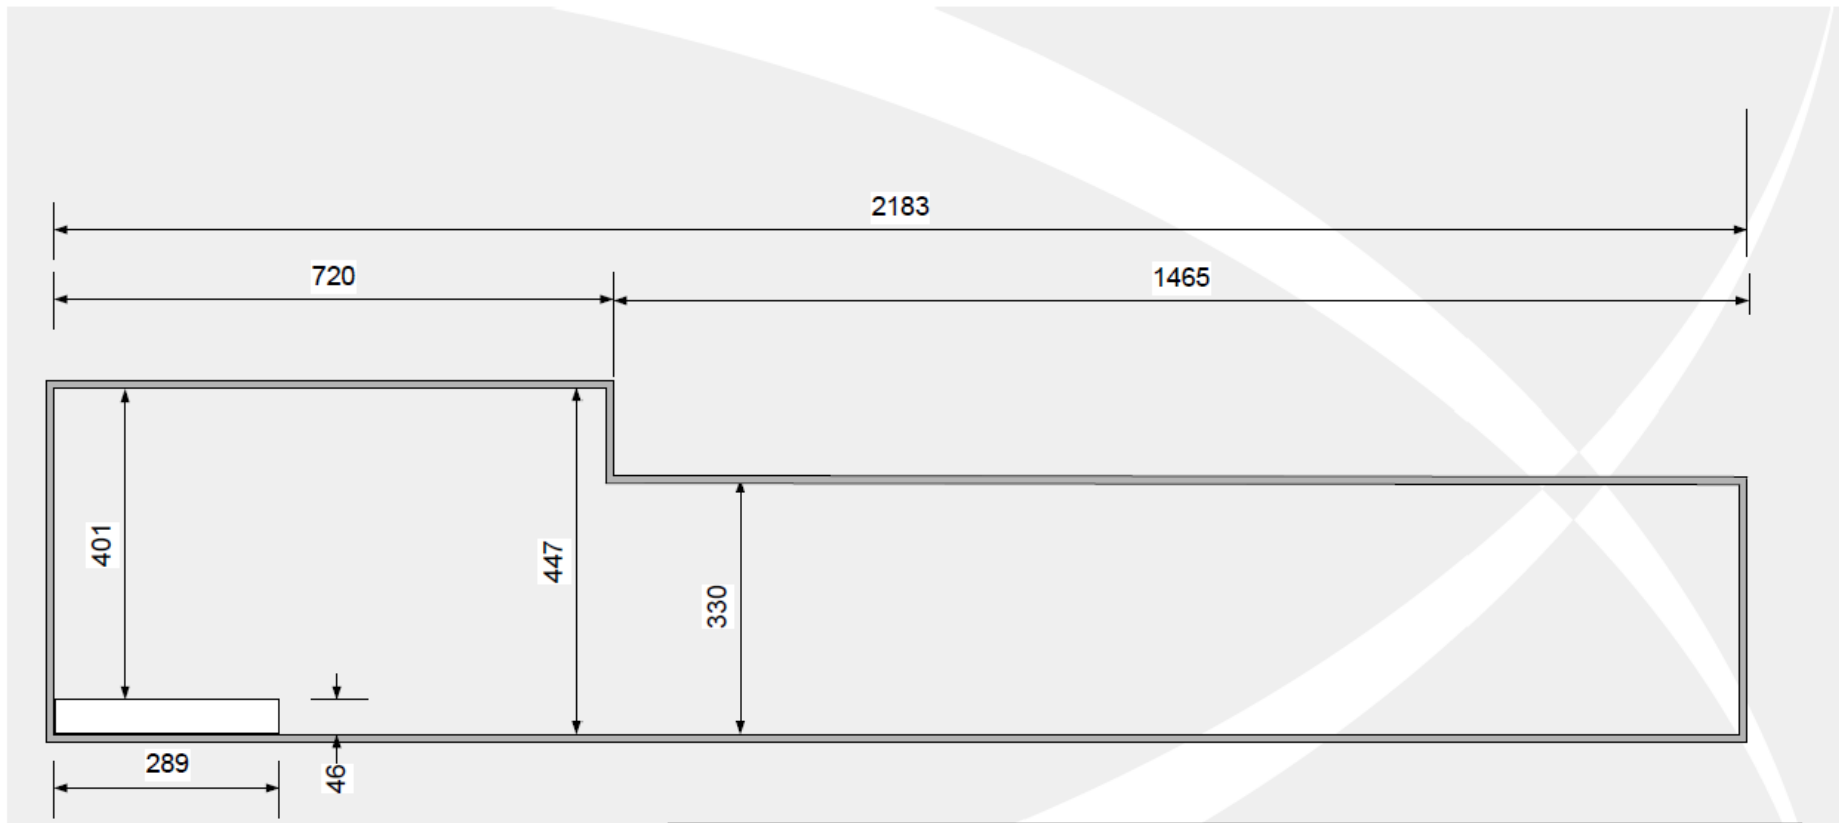

GRAND MAJESTIC PRAGUE

GRAND I+II height cut

GRAND MAJESTIC PRAGUE

Truhlářská 16; 110 00 Prague 1; Czech Republic

Tel: +420 211 159 100 | Fax: +420 211 159 159

E-mail: reservation@hotel-grandmajestic.cz | www.hotel-grandmajestic.cz