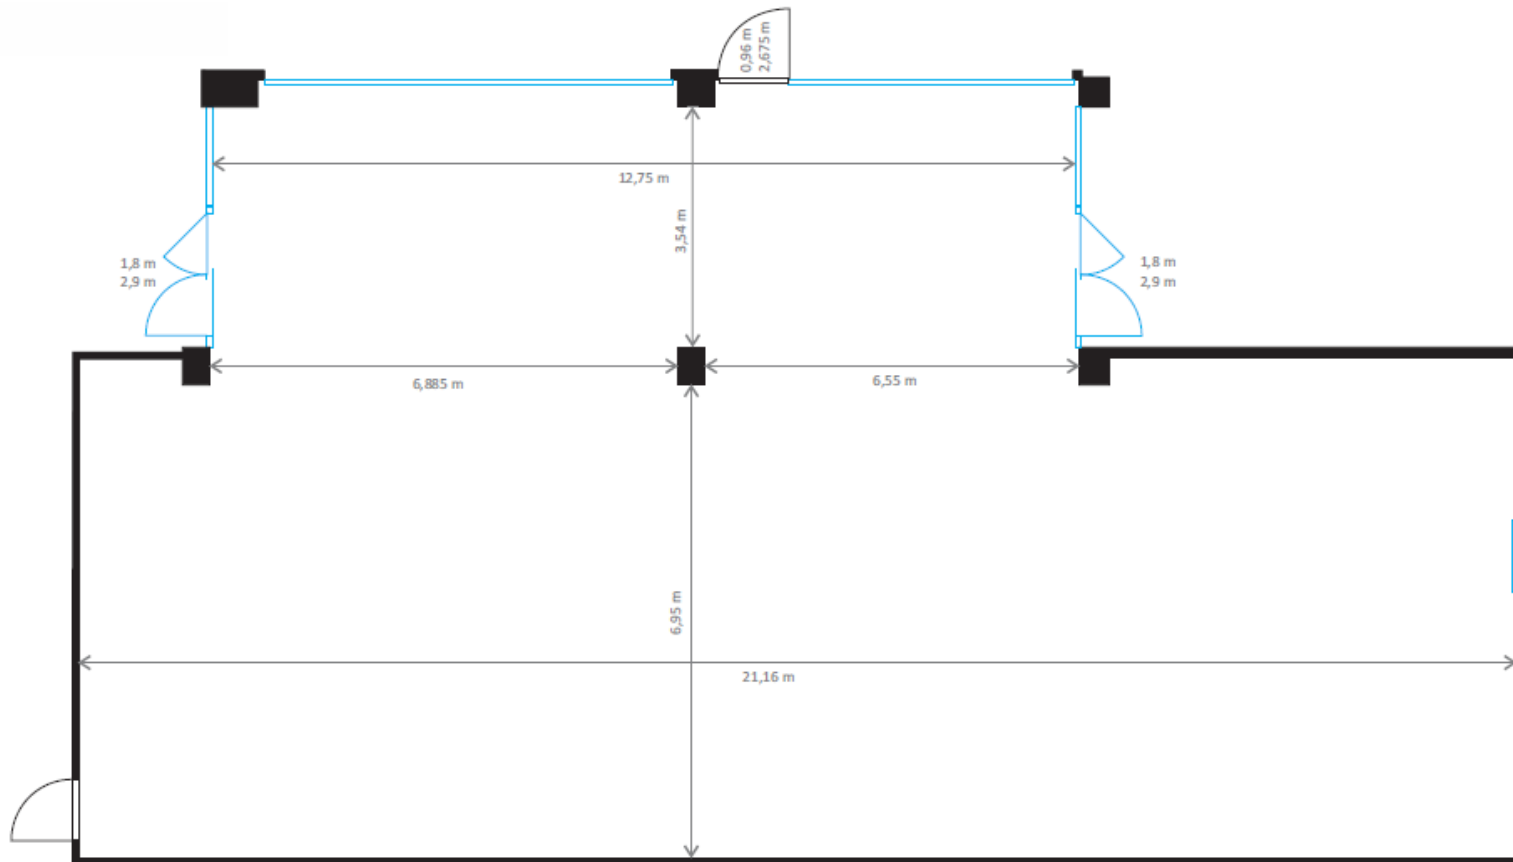

GRAND MAJESTIC PRAGUE

RESTAURANT ATRIUM

GRAND MAJESTIC PRAGUE

Truhlářská 16; 110 00 Prague 1; Czech Republic

Tel: +420 211 159 100 | Fax: +420 211 159 159

E-mail: reservation@hotel-grandmajestic.cz | www.hotel-grandmajestic.cz